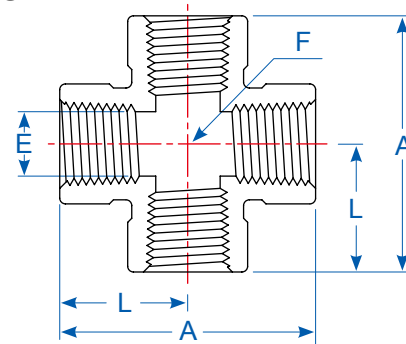

STREET TEE

CROSS

Male & Female NPT Threads

FEMALE THREAD	MALE THREAD	PART NO.	Dimensions (inch)			
			A	L	E	F
1/8	1/8	T2MFF	1.93	1.02	0.19	9/16
1/4	1/4	T4MFF	2.09	1.04	0.28	13/16
3/8	3/8	T6MFF	2.48	1.33	0.38	7/8
1/2	1/2	T8MFF	2.76	1.38	0.47	1-1/16
3/4	3/4	T12MFF	3.74	1.93	0.61	1-3/8
1	1	T16MFF	3.84	1.92	0.86	1-11/16

Female NPT Threads

FEMALE THREAD	PART NO.	Dimensions (inch)			
		A	L	E	F
1/8	C2F	1.97	0.98	0.34	9/16
1/4	C4F	2.09	1.04	0.44	13/16
3/8	C6F	2.72	1.36	0.57	7/8
1/2	C8F	2.76	1.38	0.70	1-1/16
3/4	C12F	3.82	1.91	0.86	1-3/8
1	C16F	3.83	1.91	1.10	1-11/16

Dimensions for reference only, subject to change