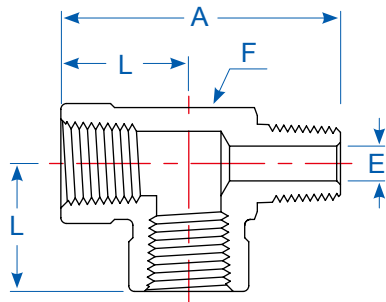

STREET TEE

CROSS

Male & Female NPT Threads

FEMALE THREAD	MALE THREAD	PART NO.	Dimensions (inch)			
			A	L	E	F
1/8	1/8	T2MFF	1.93	1.02	0.19	9/16
1/4	1/4	T4MFF	2.09	1.04	0.28	13/16
3/8	3/8	T6MFF	2.48	1.33	0.38	7/8
1/2	1/2	T8MFF	2.76	1.38	0.47	1-1/16
3/4	3/4	T12MFF	3.74	1.93	0.61	1-3/8
1	1	T16MFF	3.84	1.92	0.86	1-11/16

Female NPT Threads

FEMALE THREAD	PART NO.	Dimensions (inch)			
		A	L	E	F
1/8	C2F	1.97	0.98	0.34	9/16
1/4	C4F	2.09	1.04	0.44	13/16
3/8	C6F	2.72	1.36	0.57	7/8
1/2	C8F	2.76	1.38	0.70	1-1/16
3/4	C12F	3.82	1.91	0.86	1-3/8
1	C16F	3.83	1.91	1.10	1-11/16

Dimensions for reference only, subject to change